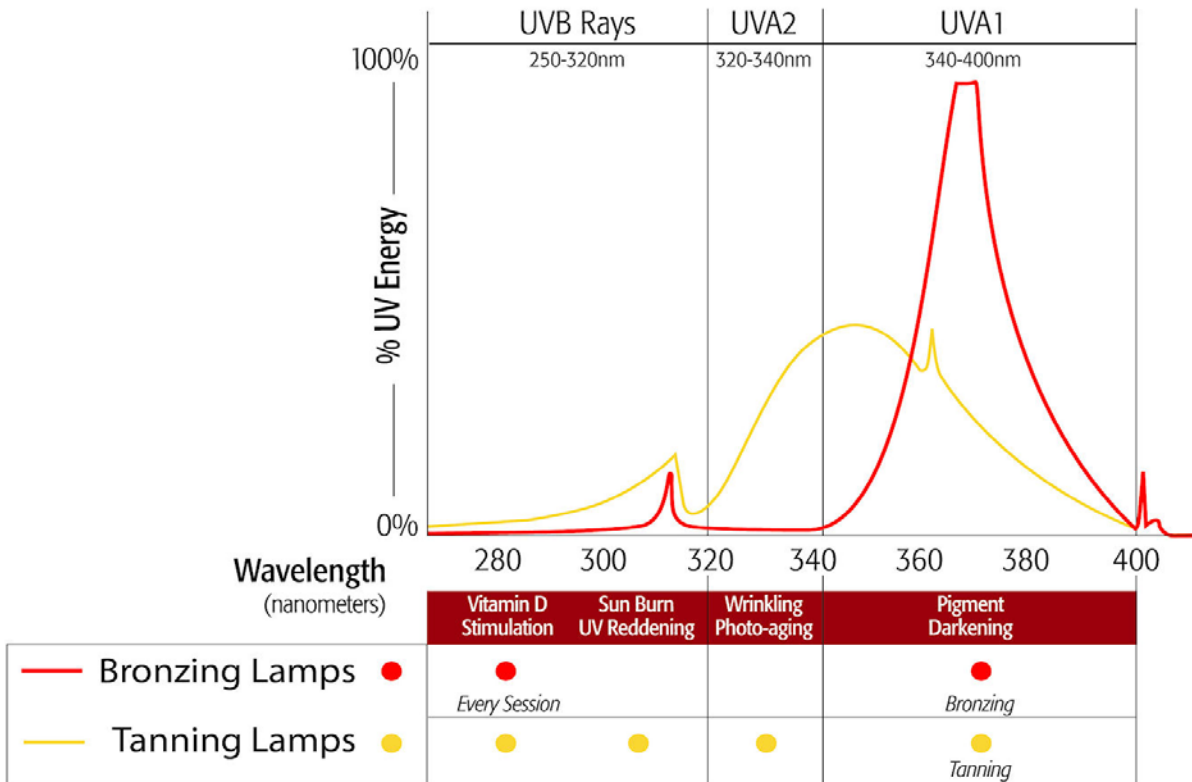

ESB Service Tanning / Bronzing Lamps

What is the difference between Tanning and Bronzing Lamps?

Bronzing lamps have a lot more UVA and a less UVB than most tanning lamps. UVB produces melanin (necessary to start the tanning process) and Vitamin D within the skin, but overexposure to UVB can also redden some people's skin. UVA Browns the melanin (which starts out more pink-ish) after it's produced, so more UVA in bronzing lamps is where all the "Bronzing Power" comes from. Therefore, tanning lamps may be better for beginners or tanners with fairer skin, while bronzing lamps may be better for more advanced tanners with darker skin. Tanning Lamps are rated at 1,000 hours of life, while Bronzing Lamps are 1,200.

This chart depicts the difference in the output of tanning and bronzing lamps. The bronzing lamp curve is red, while the tanning lamp curve is yellow. From left to right is the spectrum of Ultraviolet light measured in Nanometers. Going up and down is the amount of power given at the respective wavelengths.

Tanning Lamps Vs. Bronzing Lamps

[Read more about the differences between tanning and bronzing lamps here](#)

Questions before ordering? Please call us at 630-400-1121.

[Email us at info@esbservice.com](mailto:info@esbservice.com)

[Lamp kits for ESB Brand Tanning Beds available here](#)

[Lamp kits for Solar Storm and Solar Wave Brand Tanning Beds available here](#)

[Watch helpful videos about tanning beds on our YouTube Channel here](#)

[Tan happy and be well with ESB Service!](#)